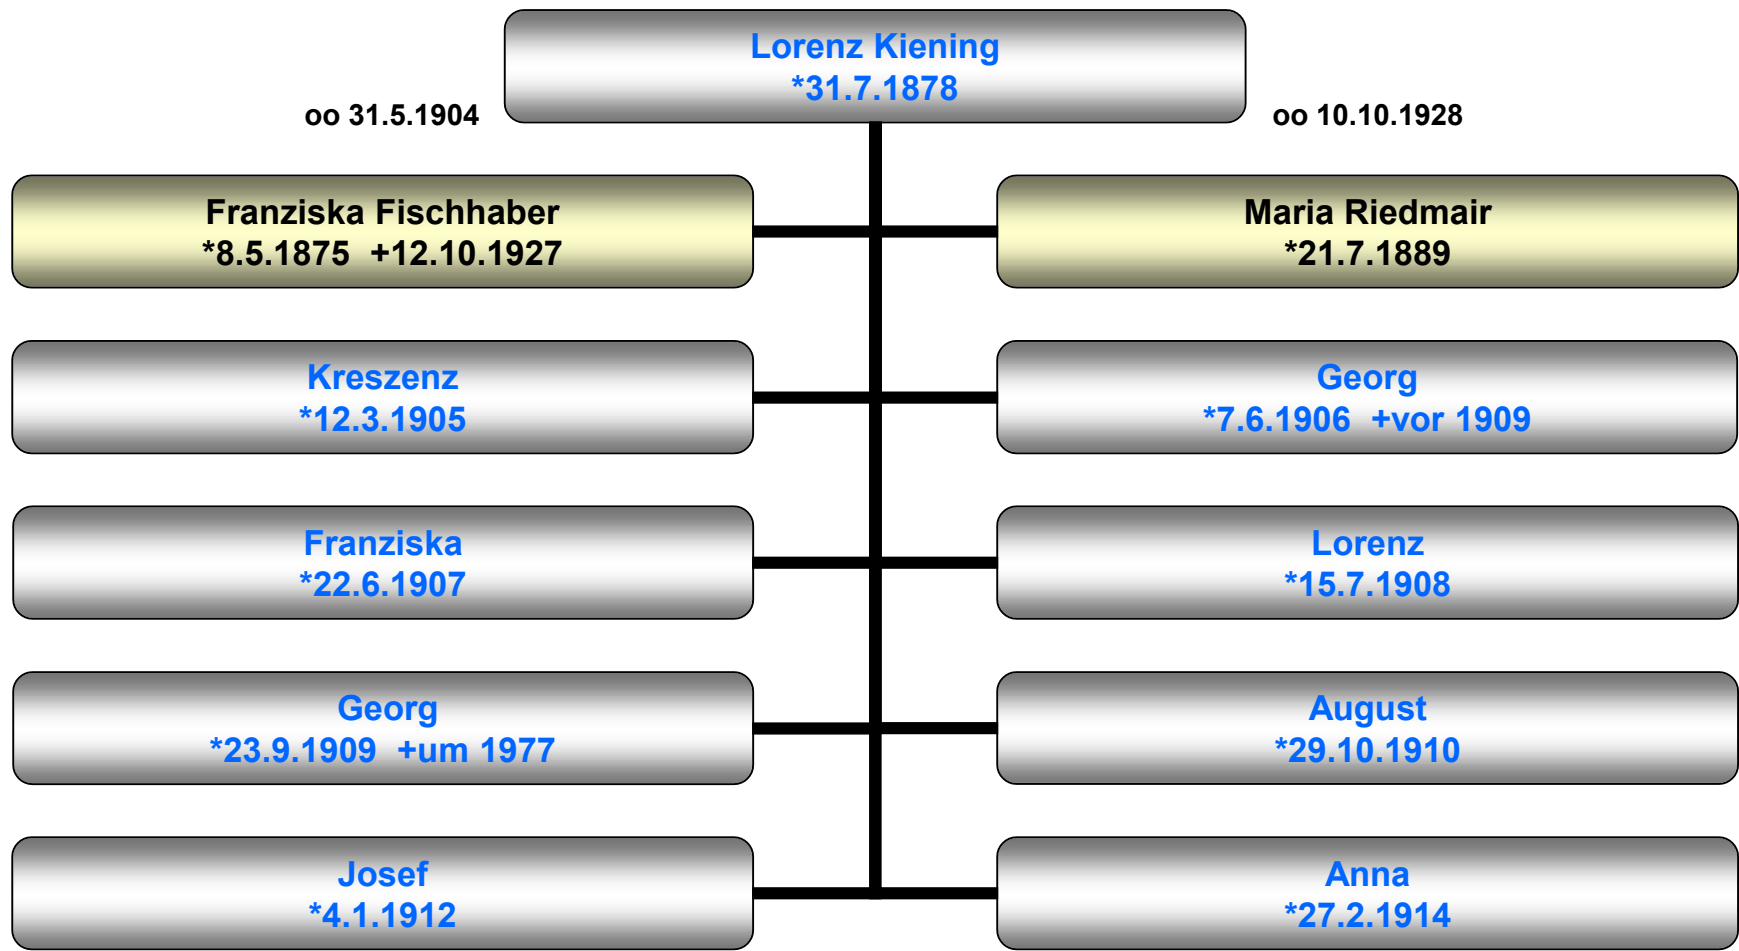

Stammbaum Jakob Kiening

Feldgeding 15 (Schuster)